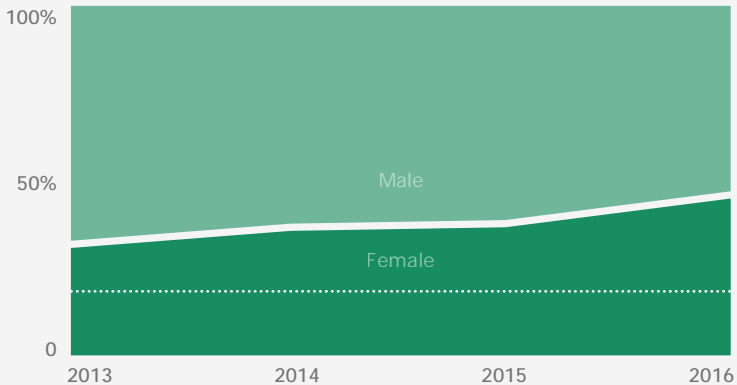

# First-year Female Undergraduate Enrollment in at Carnegie Mellon University

---

*\*National Average — degrees earned by women: 20%  
(Source: NSF)*