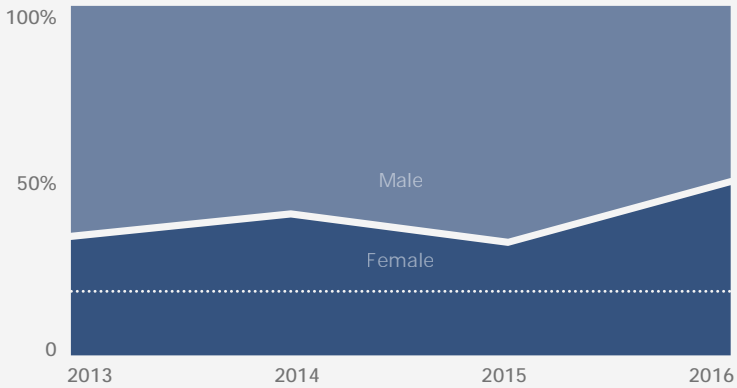

# First-year Female Undergraduate Enrollment in at Carnegie Mellon University

---

*\*National Average — degrees earned by women: 20%  
(Source: NSF)*