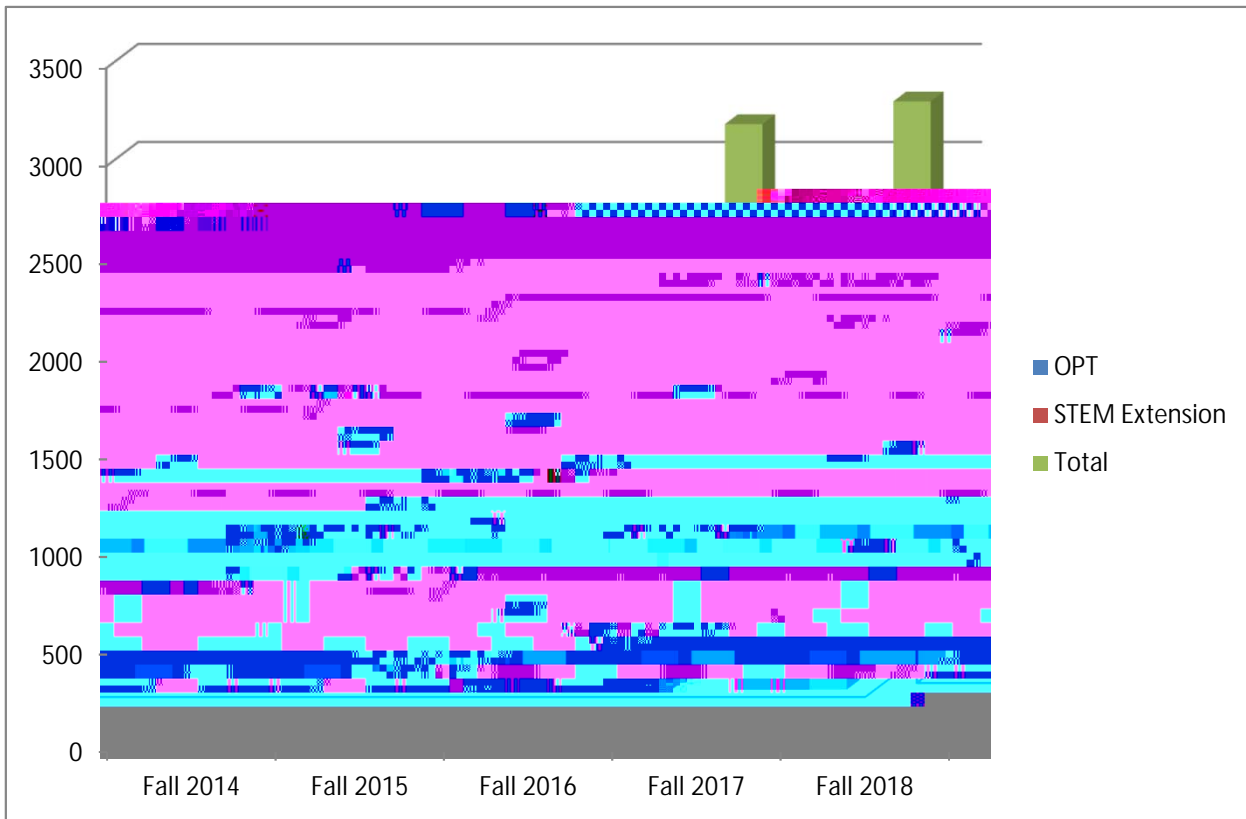

Carnegie Mellon University
Office of International Education
Fall Statistics 2018

International Students on OPT 2014 - 2018

	OPT	STEM Extension	Total
Fall 2014	1340	393	1733
Fall 2015	1421	721	2142
Fall 2016	1625	899	2524
Fall 2017	1900	1278	3178
Fall 2018	2021	1273	3294