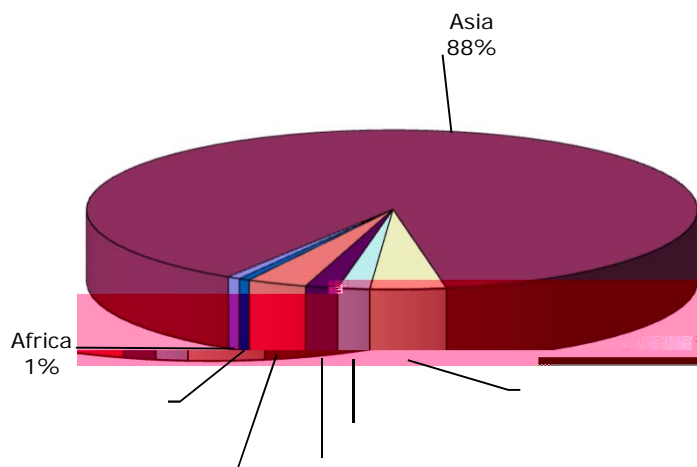

Carnegie Mellon University
Office of International Education
Fall Statistics 2018

Region	Doc.	Mast.	Fr.	So.	Jr.	Sr.	Ex.	Oth.	Total
Africa	10	16			1	3	6		36
Asia	754	2996	209	231	223	294	29	4	4740
Europe	111	55	8	6	6	10	19		215
Latin America	38	41	1	6	3	1			90
Middle East	45	32	1	1	1	3	8	1	92
North America	42	61	18	16	16	15	2		170
Oceania	9	8	6	3	1	3	1		31
Stateless	1								1
Totals	1010	3209	243	263	251	329	65	5	5375

Country	Doc.	Mast.	Fr.	So.	Jr.	Sr.	Ex.	Oth.	Total
Albania	1								1
Argentina	2								2
Australia	7	8	4	1	1	3	1		25
Austria	3								3
Azerbaijan	2	1							3
Bahrain						1			1
Bangladesh	7	2							9
Belgium	1	2							3
Bolivia					1				1
Brazil	11	9	1	1	1	1			24
Brunei					1				1
Bulgaria	1								1
Burma (Myanmar)		1	1				1		3
Cameroon	1	1							2